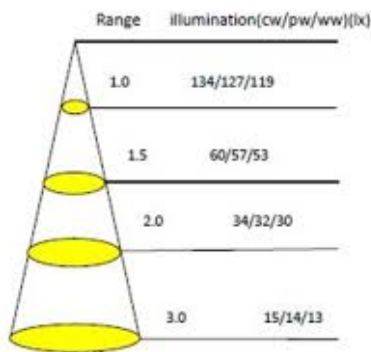

LED BULB

MODEL NO :- EL-BL1-XXW

DESCRIPTION

SPECIFICATIONS

LED Make	Osram/Samsung
LED Type	SMD, Low Power
Power	5W/6W/7W/8W
Input	90-285VAC,50Hz
Color Temperature	2700K-6500K
Working Temp.	-20 to +50 C
Power Factor	>.95
Driver Efficiency	> 85%
Lumen Efficiency	90 Lumen/Watt
Luminaries Material	Aluminium Die Casting
Ingress Protection	IP40
Working Life	> 50,000 Hours
LED Operating Current	55-60mA
CRI	>80
Overload Protection	95-110%
Distribution	Diffused/Clear
Certificates	LM80,L70
Application	Shops, Residential, Commercial