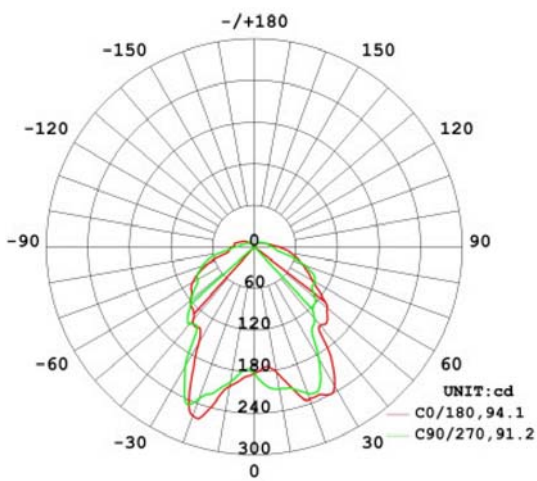

LED BULB

MODEL NO :- EL-BL1-XXW

DESCRIPTION

SPECIFICATIONS

LED Make	Osram/Samsung
LED Type	SMD, Low Power
Power	5W/6W/7W/8W
Input	90-285VAC,50Hz
Color Temperature	2700K-6500K
Working Temp.	-20 to +50 C
Power Factor	>.95
Driver Efficiency	> 85%
Lumen Efficiency	90 Lumen/Watt
Luminaries Material	Aluminium Die Casting
Ingress Protection	IP40
Working Life	> 50,000 Hours
LED Operating Current	55-60mA
CRI	>80
Overload Protection	95-110%
Distribution	Diffused/Clear
Certificates	LM80,L70
Application	Shops, Residential, Commercial