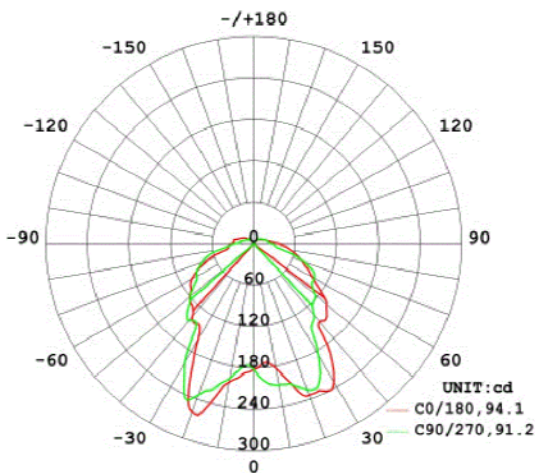

LED CANDLE BULB

MODEL NO :- EL-CL1-XXW

DESCRIPTION	SPECIFICATIONS
LED Make	Osram/Samsung
LED Type	SMD, Low Power
Power	3W/4W/5W
Input	90-285VAC,50Hz
Color Temperature	2700K-6500K
Working Temp.	-20 to +50 C
Power Factor	>.95
Driver Efficiency	> 85%
Lumen Efficiency	90 Lumen/Watt
Luminaries Material	Aluminium Die Casting
Ingress Protection	IP40
Working Life	> 50,000 Hours
LED Operating Current	55-60mA
CRI	>80
Overload Protection	95-110%
Distribution	Diffused/Clear
Certificates	LM80,L70
Application	Shops, Residential, Chandeliers