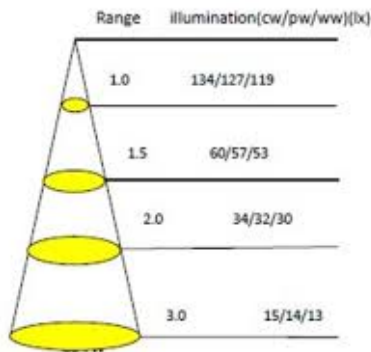

LED CANDLE BULB

MODEL NO :- EL-CL1-XXW

DESCRIPTION	SPECIFICATIONS
LED Make	Osram/Samsung
LED Type	SMD, Low Power
Power	3W/4W/5W
Input	90-285VAC,50Hz
Color Temperature	2700K-6500K
Working Temp.	-20 to +50 C
Power Factor	>.95
Driver Efficiency	> 85%
Lumen Efficiency	90 Lumen/Watt
Luminaries Material	Aluminium Die Casting
Ingress Protection	IP40
Working Life	> 50,000 Hours
LED Operating Current	55-60mA
CRI	>80
Overload Protection	95-110%
Distribution	Diffused/Clear
Certificates	LM80,L70
Application	Shops, Residential, Chandeliers