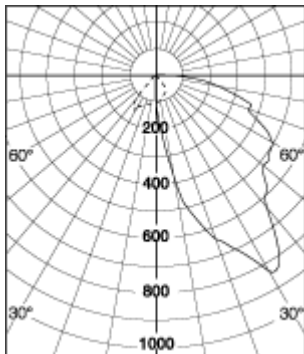

WALL WASHER

MODEL NO :- EL-WW1-XXW

DESCRIPTION	SPECIFICATIONS
LED Make	Osram
LED Type	SMD, High Power
Power	9W-48W
Input	90-285VAC,50Hz
Color Temperature	2700K-6500K, RGB
Working Temp.	-20 to +50 C
Power Factor	>.95
Driver Efficiency	> 85%
Lumen Efficiency	100 Lumen/Watt
Luminaries Material	Aluminium Die Casting
Ingress Protection	IP67
Working Life	> 50,000 Hours
LED Operating Current	600-650mA
CRI	>80
Overload Protection	95-110%, 4KV Surge Protection
Distribution	60Deg-150Deg
Certificates	LM80,L70
Application	Streets, Stadiums, Compounds, Housing Soc.