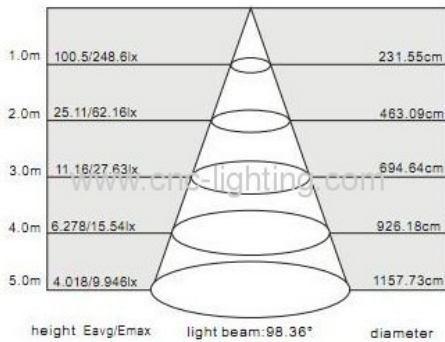

WALL WASHER

MODEL NO :- EL-WW1-XXW

DESCRIPTION	SPECIFICATIONS
LED Make	Osram
LED Type	SMD, High Power
Power	9W-48W
Input	90-285VAC,50Hz
Color Temperature	2700K-6500K, RGB
Working Temp.	-20 to +50 C
Power Factor	>.95
Driver Efficiency	> 85%
Lumen Efficiency	100 Lumen/Watt
Luminaries Material	Aluminium Die Casting
Ingress Protection	IP67
Working Life	> 50,000 Hours
LED Operating Current	600-650mA
CRI	>80
Overload Protection	95-110%, 4KV Surge Protection
Distribution	60Deg-150Deg
Certificates	LM80,L70
Application	Streets, Stadiums, Compounds, Housing Soc.